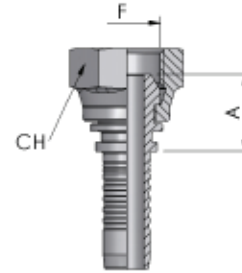

BSP Female

BSP FEMALE, 60° CONE

T-FBSPORX

PART NUMBER	THREAD	HOSE		DIMENSIONS (mm)	
	F	INCH	DN (mm)	CH	A
4T-4FBSPORX	1/4 - 19	1/4	6	19	17.6
6T-4FBSPORX	1/4 - 19	3/8	10	19	17.7
4T-6FBSPORX	3/8 - 19	1/4	6	22	18.7
6T-6FBSPORX	3/8 - 19	3/8	10	22	18.8
8T-6FBSPORX	3/8 - 19	1/2	12	22	19.4
4T-8FBSPORX	1/2 - 14	1/4	6	27	22.5
6T-8FBSPORX	1/2 - 14	3/8	10	27	20.6
8T-8FBSPORX	1/2 - 14	1/2	12	27	21.2
10T-8FBSPORX	1/2 - 14	3/8	10	27	18.2
12T-8FBSPORX	1/2 - 14	3/4	19	27	24
8T-10FBSPORX	5/8 - 14	1/2	12	30	18.8
10T-10FBSPORX	5/8 - 14	5/8	16	30	21.3
8T-12FBSPORX	3/4 - 14	1/2	12	32	25.3
10T-12FBSPORX	3/4 - 14	5/8	16	32	22.8
12T-12FBSPORX	3/4 - 14	3/4	19	32	22.8
16T-12FBSPORX	3/4 - 14	1	25	32	27.5
12T-16FBSPORX	1 - 11	3/4	19	38	27
16T-16FBSPORX	1 - 11	1	25	38	25

BSP FEMALE 45° ELBOW, 60° CONE

T-FBSPORX

PART NUMBER	THREAD	HOSE		DIMENSIONS		
	F	INCH	DN (mm)	CH	A	B
4T-4FBSPORX45	1/4 - 19	1/4	6	19	41	16
4T-6FBSPORX45	3/8 - 19	1/4	6	22	43	18
6T-6FBSPORX45	3/8 - 19	3/8	10	22	57	18
6T-8FBSPORX45	1/2 - 14	3/8	10	27	60	21
8T-8FBSPORX45	1/2 - 14	1/2	12	27	65	22
10T-10FBSPORX45	5/8 - 14	5/8	16	30	77	25
12T-12FBSPORX45	3/4 - 15	3/4	19	32	82	26
16T-16FBSPORX45	1 - 11	1	25	38	111	31

BSP FEMALE 90° ELBOW COMPACT, 60° CONE

T-FBSPORXBL

PART NUMBER	THREAD	HOSE		DIMENSIONS		
	F	INCH	DN (mm)	CH	A	B
4T-4FBSPORX90BL	1/4 - 19	1/4	6	19	21	23
6T-6FBSPORX90BL	3/8 - 19	3/8	10	22	22	24
8T-8FBSPORX90BL	1/2 - 14	1/2	12	27	24	27
12T-12FBSPORX90BL	3/4 - 14	3/4	19	32	32	35
16T-16FBSPORX90BL	1 - 11	1	25	38	34	40