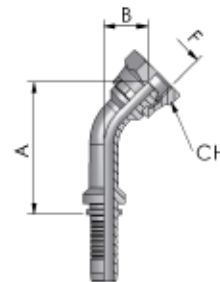

BSP Female

BSP FEMALE, 60° CONE

T-FBSPORX

PART NUMBER	THREAD	HOSE		DIMENSIONS (mm)	
	F	INCH	DN (mm)	CH	A
4T-4FBSPORX	1/4 - 19	1/4	6	19	17.6
6T-4FBSPORX	1/4 - 19	3/8	10	19	17.7
4T-6FBSPORX	3/8 - 19	1/4	6	22	18.7
6T-6FBSPORX	3/8 - 19	3/8	10	22	18.8
8T-6FBSPORX	3/8 - 19	1/2	12	22	19.4
4T-8FBSPORX	1/2 - 14	1/4	6	27	22.5
6T-8FBSPORX	1/2 - 14	3/8	10	27	20.6
8T-8FBSPORX	1/2 - 14	1/2	12	27	21.2
10T-8FBSPORX	1/2 - 14	3/8	10	27	18.2
12T-8FBSPORX	1/2 - 14	3/4	19	27	24
8T-10FBSPORX	5/8 - 14	1/2	12	30	18.8
10T-10FBSPORX	5/8 - 14	5/8	16	30	21.3
8T-12FBSPORX	3/4 - 14	1/2	12	32	25.3
10T-12FBSPORX	3/4 - 14	5/8	16	32	22.8
12T-12FBSPORX	3/4 - 14	3/4	19	32	22.8
16T-12FBSPORX	3/4 - 14	1	25	32	27.5
12T-16FBSPORX	1 - 11	3/4	19	38	27
16T-16FBSPORX	1 - 11	1	25	38	25

BSP FEMALE 45° ELBOW, 60° CONE

T-FBSPORX

PART NUMBER	THREAD	HOSE		DIMENSIONS		
	F	INCH	DN (mm)	CH	A	B
4T-4FBSPORX45	1/4 - 19	1/4	6	19	41	16
4T-6FBSPORX45	3/8 - 19	1/4	6	22	43	18
6T-6FBSPORX45	3/8 - 19	3/8	10	22	57	18
6T-8FBSPORX45	1/2 - 14	3/8	10	27	60	21
8T-8FBSPORX45	1/2 - 14	1/2	12	27	65	22
10T-10FBSPORX45	5/8 - 14	5/8	16	30	77	25
12T-12FBSPORX45	3/4 - 15	3/4	19	32	82	26
16T-16FBSPORX45	1 - 11	1	25	38	111	31

BSP FEMALE 90° ELBOW COMPACT, 60° CONE

T-FBSPORXBL

PART NUMBER	THREAD	HOSE		DIMENSIONS		
	F	INCH	DN (mm)	CH	A	B
4T-4FBSPORX90BL	1/4 - 19	1/4	6	19	21	23
6T-6FBSPORX90BL	3/8 - 19	3/8	10	22	22	24
8T-8FBSPORX90BL	1/2 - 14	1/2	12	27	24	27
12T-12FBSPORX90BL	3/4 - 14	3/4	19	32	32	35
16T-16FBSPORX90BL	1 - 11	1	25	38	34	40