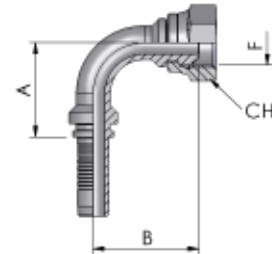

BSP FEMALE / JIC MALE / FEMALE

BSP FEMALE 90° ELBOW, 60° CONE

T-FBSPORX

PART NUMBER	THREAD	HOSE		DIMENSIONS		
		INCH	DN (mm)	CH	A	B
4T-4FBSPORX90	1/4 - 19	1/4	6	19	23	29
6T-4FBSPORX90	1/4 - 19	3/8	10	19	35	33
4T-6FBSPORX90	3/8 - 19	1/4	6	22	23	33
6T-6FBSPORX90	3/8 - 19	3/8	10	22	35	36
8T-6FBSPORX90	3/8 - 19	3/8	10	22	35	36
4T-8FBSPORX90	1/2 - 14	1/4	6	27	28	34
6T-8FBSPORX90	1/2 - 14	3/8	10	27	35	40
8T-8FBSPORX90	1/2 - 14	1/2	12	27	39	44
10T-8FBSPORX90	1/2 - 14	5/8	16	27	48	47
8T-10FBSPORX90	5/8 - 14	1/2	12	30	39	47
10T-10FBSPORX90	5/8 - 14	5/8	16	30	48	50
8T-12FBSPORX90	3/4 - 14	1/2	12	32	39	49
10T-12FBSPORX90	3/4 - 15	5/8	16	32	48	52
12T-12FBSPORX90	3/4 - 14	3/4	19	32	50	52
12T-16FBSPORX90	1 - 11	3/4	19	38	50	56
16T-16FBSPORX90	1 - 11	1	25	38	72	67

JIC MALE, 37° CONE

T-MJ

PART NUMBER	THREAD	HOSE		DIMENSIONS		
		INCH	DN (mm)	CH	CH1	A
4T-4MJ	7/16 - 20	1/4	6	12	26.5	14
4T-5MJ	1/2 - 20	1/4	6	15	26.5	14
4T-6MJ	9/16 - 18	1/4	6	15	27.4	14.1
6T-6MJ	9/16 - 18	3/8	10	17	27.5	14.1
4T-8MJ	3/4 - 16	1/4	6	19	30	16.7
6T-8MJ	3/4 - 16	3/8	10	19	30.6	16.7
8T-8MJ	3/4 - 16	1/2	12	19	31.2	16.7
6T-10MJ	7/8 - 14	3/8	10	24	35.3	19.3
8T-10MJ	7/8 - 14	1/2	12	24	35.3	19.3
10T-10MJ	7/8 - 14	5/8	16	24	35.3	19.3
8T-12MJ	1.1 - 16-2	1/2	12	27	39.7	21.9
10T-12MJ	1.1 - 16-12	5/8	16	27	39.7	21.9
12T-12MJ	1.1 - 16-12	3/4	19	27	40.7	21.9
12T-16MJ	1.5 - 16-12	3/4	19	34	41.9	23.1
16T-16MJ	1.5 - 16-12	1	25	34	42.9	23.1

JIC FEMALE, 37° CONE

T-FJX

PART NUMBER	THREAD	HOSE		DIMENSIONS	
		INCH	DN (mm)	CH	A
4T-8FJX	3/4 - 16	1/4	6	24	17
6T-10FJX	7/8 - 14	3/8	10	27	18.2
10T-10FJX	7/8 - 14	5/8	16	27	18.8
12T-10FJX	7/8 - 14	3/4	19	27	22.3
10T-12FJX	1.1 - 16-12	5/8	16	32	21.6
12T-12FJX	1.1 - 16-12	3/4	19	32	22.6
12T-14FJX	1.3 - 16-12	3/4	19	36	22.1