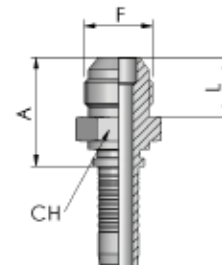

BSP FEMALE / JIC MALE / FEMALE

BSP FEMALE 90° ELBOW, 60° CONE

T-FBSPORX

PART NUMBER	THREAD	HOSE		DIMENSIONS		
		INCH	DN (mm)	CH	A	B
4T-4FBSPORX90	1/4 - 19	1/4	6	19	23	29
6T-4FBSPORX90	1/4 - 19	3/8	10	19	35	33
4T-6FBSPORX90	3/8 - 19	1/4	6	22	23	33
6T-6FBSPORX90	3/8 - 19	3/8	10	22	35	36
8T-6FBSPORX90	3/8 - 19	3/8	10	22	35	36
4T-8FBSPORX90	1/2 - 14	1/4	6	27	28	34
6T-8FBSPORX90	1/2 - 14	3/8	10	27	35	40
8T-8FBSPORX90	1/2 - 14	1/2	12	27	39	44
10T-8FBSPORX90	1/2 - 14	5/8	16	27	48	47
8T-10FBSPORX90	5/8 - 14	1/2	12	30	39	47
10T-10FBSPORX90	5/8 - 14	5/8	16	30	48	50
8T-12FBSPORX90	3/4 - 14	1/2	12	32	39	49
10T-12FBSPORX90	3/4 - 15	5/8	16	32	48	52
12T-12FBSPORX90	3/4 - 14	3/4	19	32	50	52
12T-16FBSPORX90	1 - 11	3/4	19	38	50	56
16T-16FBSPORX90	1 - 11	1	25	38	72	67

JIC MALE, 37° CONE

T-MJ

PART NUMBER	THREAD	HOSE		DIMENSIONS		
		INCH	DN (mm)	CH	CH1	A
4T-4MJ	7/16 - 20	1/4	6	12	26.5	14
4T-5MJ	1/2 - 20	1/4	6	15	26.5	14
4T-6MJ	9/16 - 18	1/4	6	15	27.4	14.1
6T-6MJ	9/16 - 18	3/8	10	17	27.5	14.1
4T-8MJ	3/4 - 16	1/4	6	19	30	16.7
6T-8MJ	3/4 - 16	3/8	10	19	30.6	16.7
8T-8MJ	3/4 - 16	1/2	12	19	31.2	16.7
6T-10MJ	7/8 - 14	3/8	10	24	35.3	19.3
8T-10MJ	7/8 - 14	1/2	12	24	35.3	19.3
10T-10MJ	7/8 - 14	5/8	16	24	35.3	19.3
8T-12MJ	1.1 - 16-2	1/2	12	27	39.7	21.9
10T-12MJ	1.1 - 16-12	5/8	16	27	39.7	21.9
12T-12MJ	1.1 - 16-12	3/4	19	27	40.7	21.9
12T-16MJ	1.5 - 16-12	3/4	19	34	41.9	23.1
16T-16MJ	1.5 - 16-12	1	25	34	42.9	23.1

JIC FEMALE, 37° CONE

T-FJX

PART NUMBER	THREAD	HOSE		DIMENSIONS	
		INCH	DN (mm)	CH	A
4T-8FJX	3/4 - 16	1/4	6	24	17
6T-10FJX	7/8 - 14	3/8	10	27	18.2
10T-10FJX	7/8 - 14	5/8	16	27	18.8
12T-10FJX	7/8 - 14	3/4	19	27	22.3
10T-12FJX	1.1 - 16-12	5/8	16	32	21.6
12T-12FJX	1.1 - 16-12	3/4	19	32	22.6
12T-14FJX	1.3 - 16-12	3/4	19	36	22.1