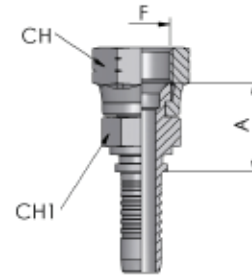

## JIC FEMALE DOUBLE HEX, 37° CONE

T-FJXDH

PART NUMBER	THREAD	HOSE		DIMENSIONS		
		F	INCH	DN (mm)	CH	CH1
4T-4FJXDH	7/16 - 20	1/4	6	15	12	21
4T-5FJXDH	1/2 - 20	1/4	6	17	14	21
4T-6FJXDH	9/16 - 18	1/4	6	19	14	22.5
6T-6FJXDH	9/16 - 18	3/8	10	19	14	20.5
6T-8FJXDH	3/4 - 16	3/8	10	24	19	25
8T-8FJXDH	3/4 - 16	1/2	12	24	19	23
8T-10FJXDH	7/8 - 14	1/2	12	27	22	29
12T-12FJXDH	1.1 - 16 -12	3/4	19	32	27	34
16T-16FJXDH	1.5 - 16 -12	1	25	41	32	37.3

## JIC FEMALE 45° ELBOW, 37° CONE

T-FJX

PART NUMBER	THREAD	HOSE		DIMENSIONS		
		F	INCH	DN (mm)	CH	CH1
4T-4FJX45	7/16 - 20	1/4	6	15	39	14
4T-5FJX45	1/2 - 20	1/4	6	17	39	13
4T-6FJX45	9/16 - 18	1/4	6	19	40	15
6T-6FJX45	9/16 - 18	3/8	10	19	54	16
6T-8FJX45	3/4 - 16	3/8	10	24	55	17
8T-8FJX45	3/4 - 16	1/2	12	24	62	19
6T-10FJX45	7/8 - 14	3/8	10	27	58	20
8T-10FJX45	7/8 - 14	1/2	12	27	64	21
10T-10FJX45	7/8 - 14	5/8	16	27	74	21
8T-12FJX45	1.1 / 16 -12	1/2	12	32	68	25
10T-12FJX45	1.1 / 16 -12	5/8	16	32	78	26
12T-12FJX45	1.1 / 16 -12	3/4	19	32	81	25
12T-16FJX45	1.5 / 16 -12	3/4	19	41	84	28
16T-16FJX45	1.5 / 16 -12	1	25	41	111	31

## JIC FEMALE 90° ELBOW, 37° CONE

T-FJX90

PART NUMBER	THREAD	HOSE		DIMENSIONS		
		F	INCH	DN (mm)	CH	CH1
4T-4FJX90	7/16 - 20	1/4	6	15	23	27
4T-5FJX90	1/2 - 20	1/4	6	17	23	26
4T-6FJX90	9/16 - 18	1/4	6	19	23	29
6T-6FJX90	9/16 - 18	3/8	10	19	35	33
6T-8FJX90	3/4 - 16	3/8	10	24	35	34
8T-8FJX90	3/4 - 16	1/2	12	24	39	39
6T-10FJX90	7/8 - 14	3/8	10	27	35	37
8T-10FJX90	7/8 - 14	1/2	12	27	39	41
10T-10FJX90	7/8 - 14	5/8	16	27	48	45
12T-10FJX90	7/8 - 14	3/4	19	27	50	52
8T-12FJX90	1.1 - 16-2	1/2	12	32	39	48
12T-12FJX90	1.1 - 16-12	3/4	19	32	50	51
16T-16FJX90	1.5 - 16-12	1	25	41	72	67