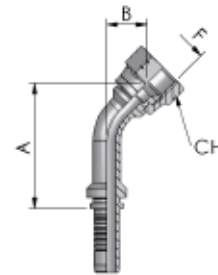

## JIC FEMALE DOUBLE HEX, 37° CONE

T-FJXDH

PART NUMBER	THREAD	HOSE		DIMENSIONS		
		F	INCH	DN (mm)	CH	CH1
4T-4FJXDH	7/16 - 20	1/4	6	15	12	21
4T-5FJXDH	1/2 - 20	1/4	6	17	14	21
4T-6FJXDH	9/16 - 18	1/4	6	19	14	22.5
6T-6FJXDH	9/16 - 18	3/8	10	19	14	20.5
6T-8FJXDH	3/4 - 16	3/8	10	24	19	25
8T-8FJXDH	3/4 - 16	1/2	12	24	19	23
8T-10FJXDH	7/8 - 14	1/2	12	27	22	29
12T-12FJXDH	1.1 - 16 -12	3/4	19	32	27	34
16T-16FJXDH	1.5 - 16 -12	1	25	41	32	37.3

## JIC FEMALE 45° ELBOW, 37° CONE

T-FJX

PART NUMBER	THREAD	HOSE		DIMENSIONS		
		F	INCH	DN (mm)	CH	CH1
4T-4FJX45	7/16 - 20	1/4	6	15	39	14
4T-5FJX45	1/2 - 20	1/4	6	17	39	13
4T-6FJX45	9/16 - 18	1/4	6	19	40	15
6T-6FJX45	9/16 - 18	3/8	10	19	54	16
6T-8FJX45	3/4 - 16	3/8	10	24	55	17
8T-8FJX45	3/4 - 16	1/2	12	24	62	19
6T-10FJX45	7/8 - 14	3/8	10	27	58	20
8T-10FJX45	7/8 - 14	1/2	12	27	64	21
10T-10FJX45	7/8 - 14	5/8	16	27	74	21
8T-12FJX45	1.1 / 16 -12	1/2	12	32	68	25
10T-12FJX45	1.1 / 16 -12	5/8	16	32	78	26
12T-12FJX45	1.1 / 16 -12	3/4	19	32	81	25
12T-16FJX45	1.5 / 16 -12	3/4	19	41	84	28
16T-16FJX45	1.5 / 16 -12	1	25	41	111	31

## JIC FEMALE 90° ELBOW, 37° CONE

T-FJX90

PART NUMBER	THREAD	HOSE		DIMENSIONS		
		F	INCH	DN (mm)	CH	CH1
4T-4FJX90	7/16 - 20	1/4	6	15	23	27
4T-5FJX90	1/2 - 20	1/4	6	17	23	26
4T-6FJX90	9/16 - 18	1/4	6	19	23	29
6T-6FJX90	9/16 - 18	3/8	10	19	35	33
6T-8FJX90	3/4 - 16	3/8	10	24	35	34
8T-8FJX90	3/4 - 16	1/2	12	24	39	39
6T-10FJX90	7/8 - 14	3/8	10	27	35	37
8T-10FJX90	7/8 - 14	1/2	12	27	39	41
10T-10FJX90	7/8 - 14	5/8	16	27	48	45
12T-10FJX90	7/8 - 14	3/4	19	27	50	52
8T-12FJX90	1.1 - 16-2	1/2	12	32	39	48
12T-12FJX90	1.1 - 16-12	3/4	19	32	50	51
16T-16FJX90	1.5 - 16-12	1	25	41	72	67