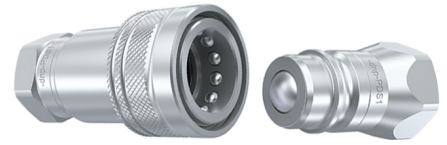

# CARBON / STAINLESS STEEL RANGE

# Female	# Male	Description	Size inch	 bar	 BSP
QCAG-08-F-BSP	QCAG-08-M-BSP	1/2" Agricultural Manual Connect Quick Coupling x 1/2" BSP	1/2	200	BSP
QCAG-12-F-BSP	QCAG-12-M-BSP	3/4" Agricultural Manual Connect Quick Coupling x 3/4 BSP	3/4	200	BSP